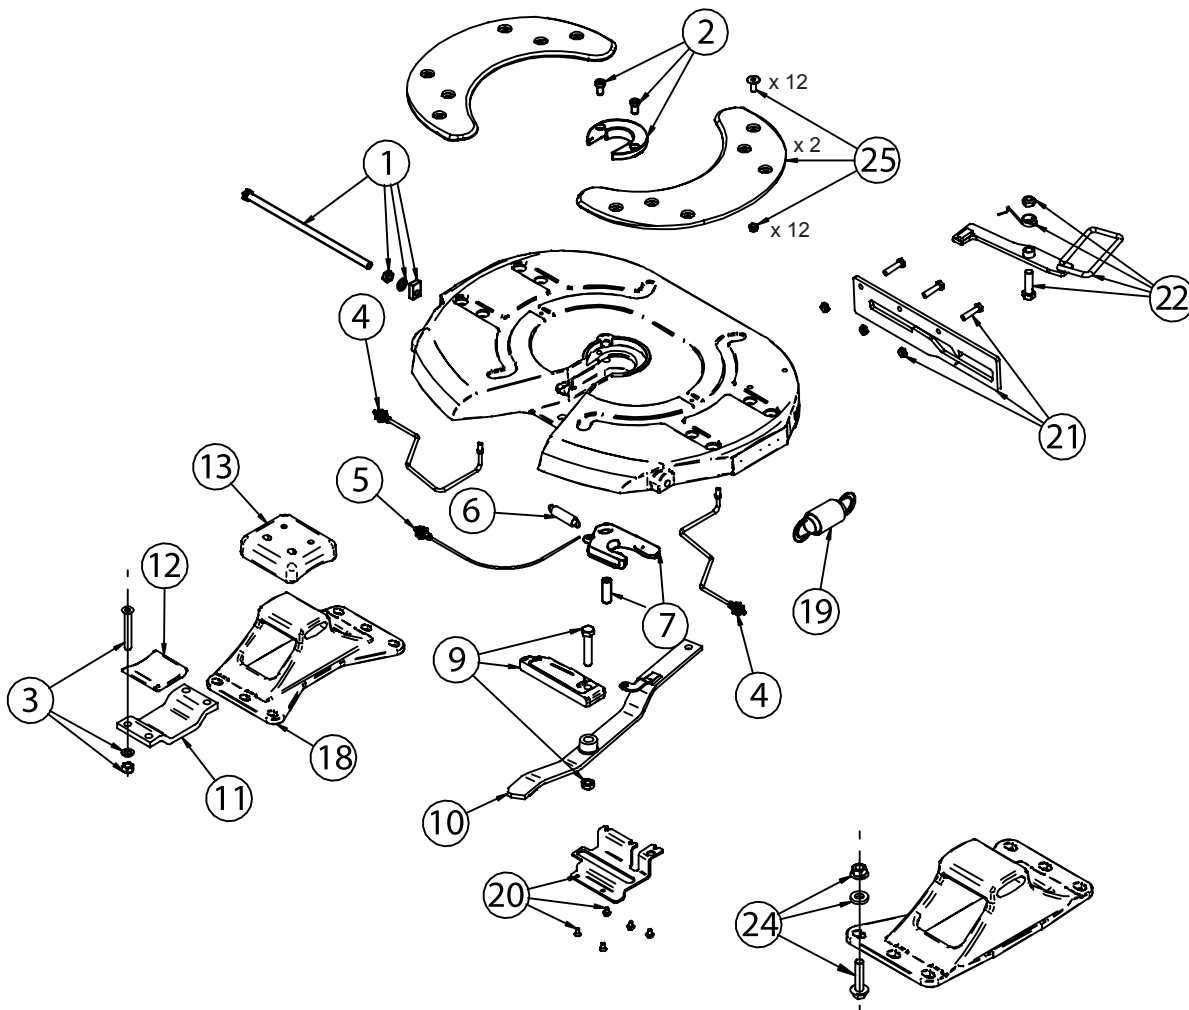

RP50-TF

Ricambi - Spare parts
Ersatzteile - Pièces de rechange
Запчасти

POS.	Tutti i tipi - All types Alle Typen Tous les types Все типы	F2T2B2F	F2T2B3F	F2T2G2F	F2T2G3F
1	RR00054				
2	RR00055				
3	RR00019				
4				RR00056	RR00056
5	RR00057				
6	RR00058				
7	RR00059				
9	RR00193				
10	RR00194				
11	RR00007				
12	RR00006				
13	RR00005				
18		RR00072	RR00073	RR00072	RR00073
19	RR00037				
20	RR00195				
21	RR00196				
22	RR00197				
25		RR00279	RR00279		
KIT					
24	RR00050				
2-6-7	RR00082				
3-12-13	RR00031				
9-10-20-21-22	RR00124				